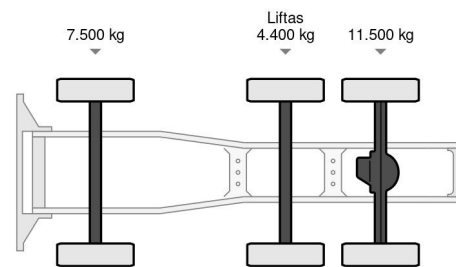

### TECHNICAL FEATURES

First registration date	20-03-2008
License plate	BT-NH-29
Fuel	Diesel
Axle configuration	6x2
Axle count	3
Cylinder count	6
Power kw	300
Power hp	408

DAF CF 85 met kiphydrauliek

6x2

### DIMENSIONS AND WEIGHTS

Loading volume	
Weight	7.350 kg
Gross weight	23.400 kg
Wheelbase	385 cm
Load capacity	16.050 kg
Length	634 cm
Width	255 cm