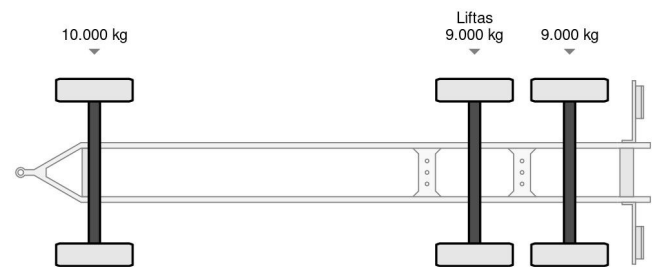

### GENERAL CHARACTERISTICS

|              |                     |
|--------------|---------------------|
| Id           | AW980138            |
| Make         | Renders             |
| Type         | 04/DB 07            |
| Year         | 2002                |
| Construction | Container transport |

### DIMENSIONS AND WEIGHTS

|                |           |
|----------------|-----------|
| Loading volume |           |
| Weight         | 4.840 kg  |
| Gross weight   | 28.000 kg |
| Wheelbase      | 490 cm    |
| Load capacity  | 23.160 kg |
| Length         | 972 cm    |
| Width          | 245 cm    |